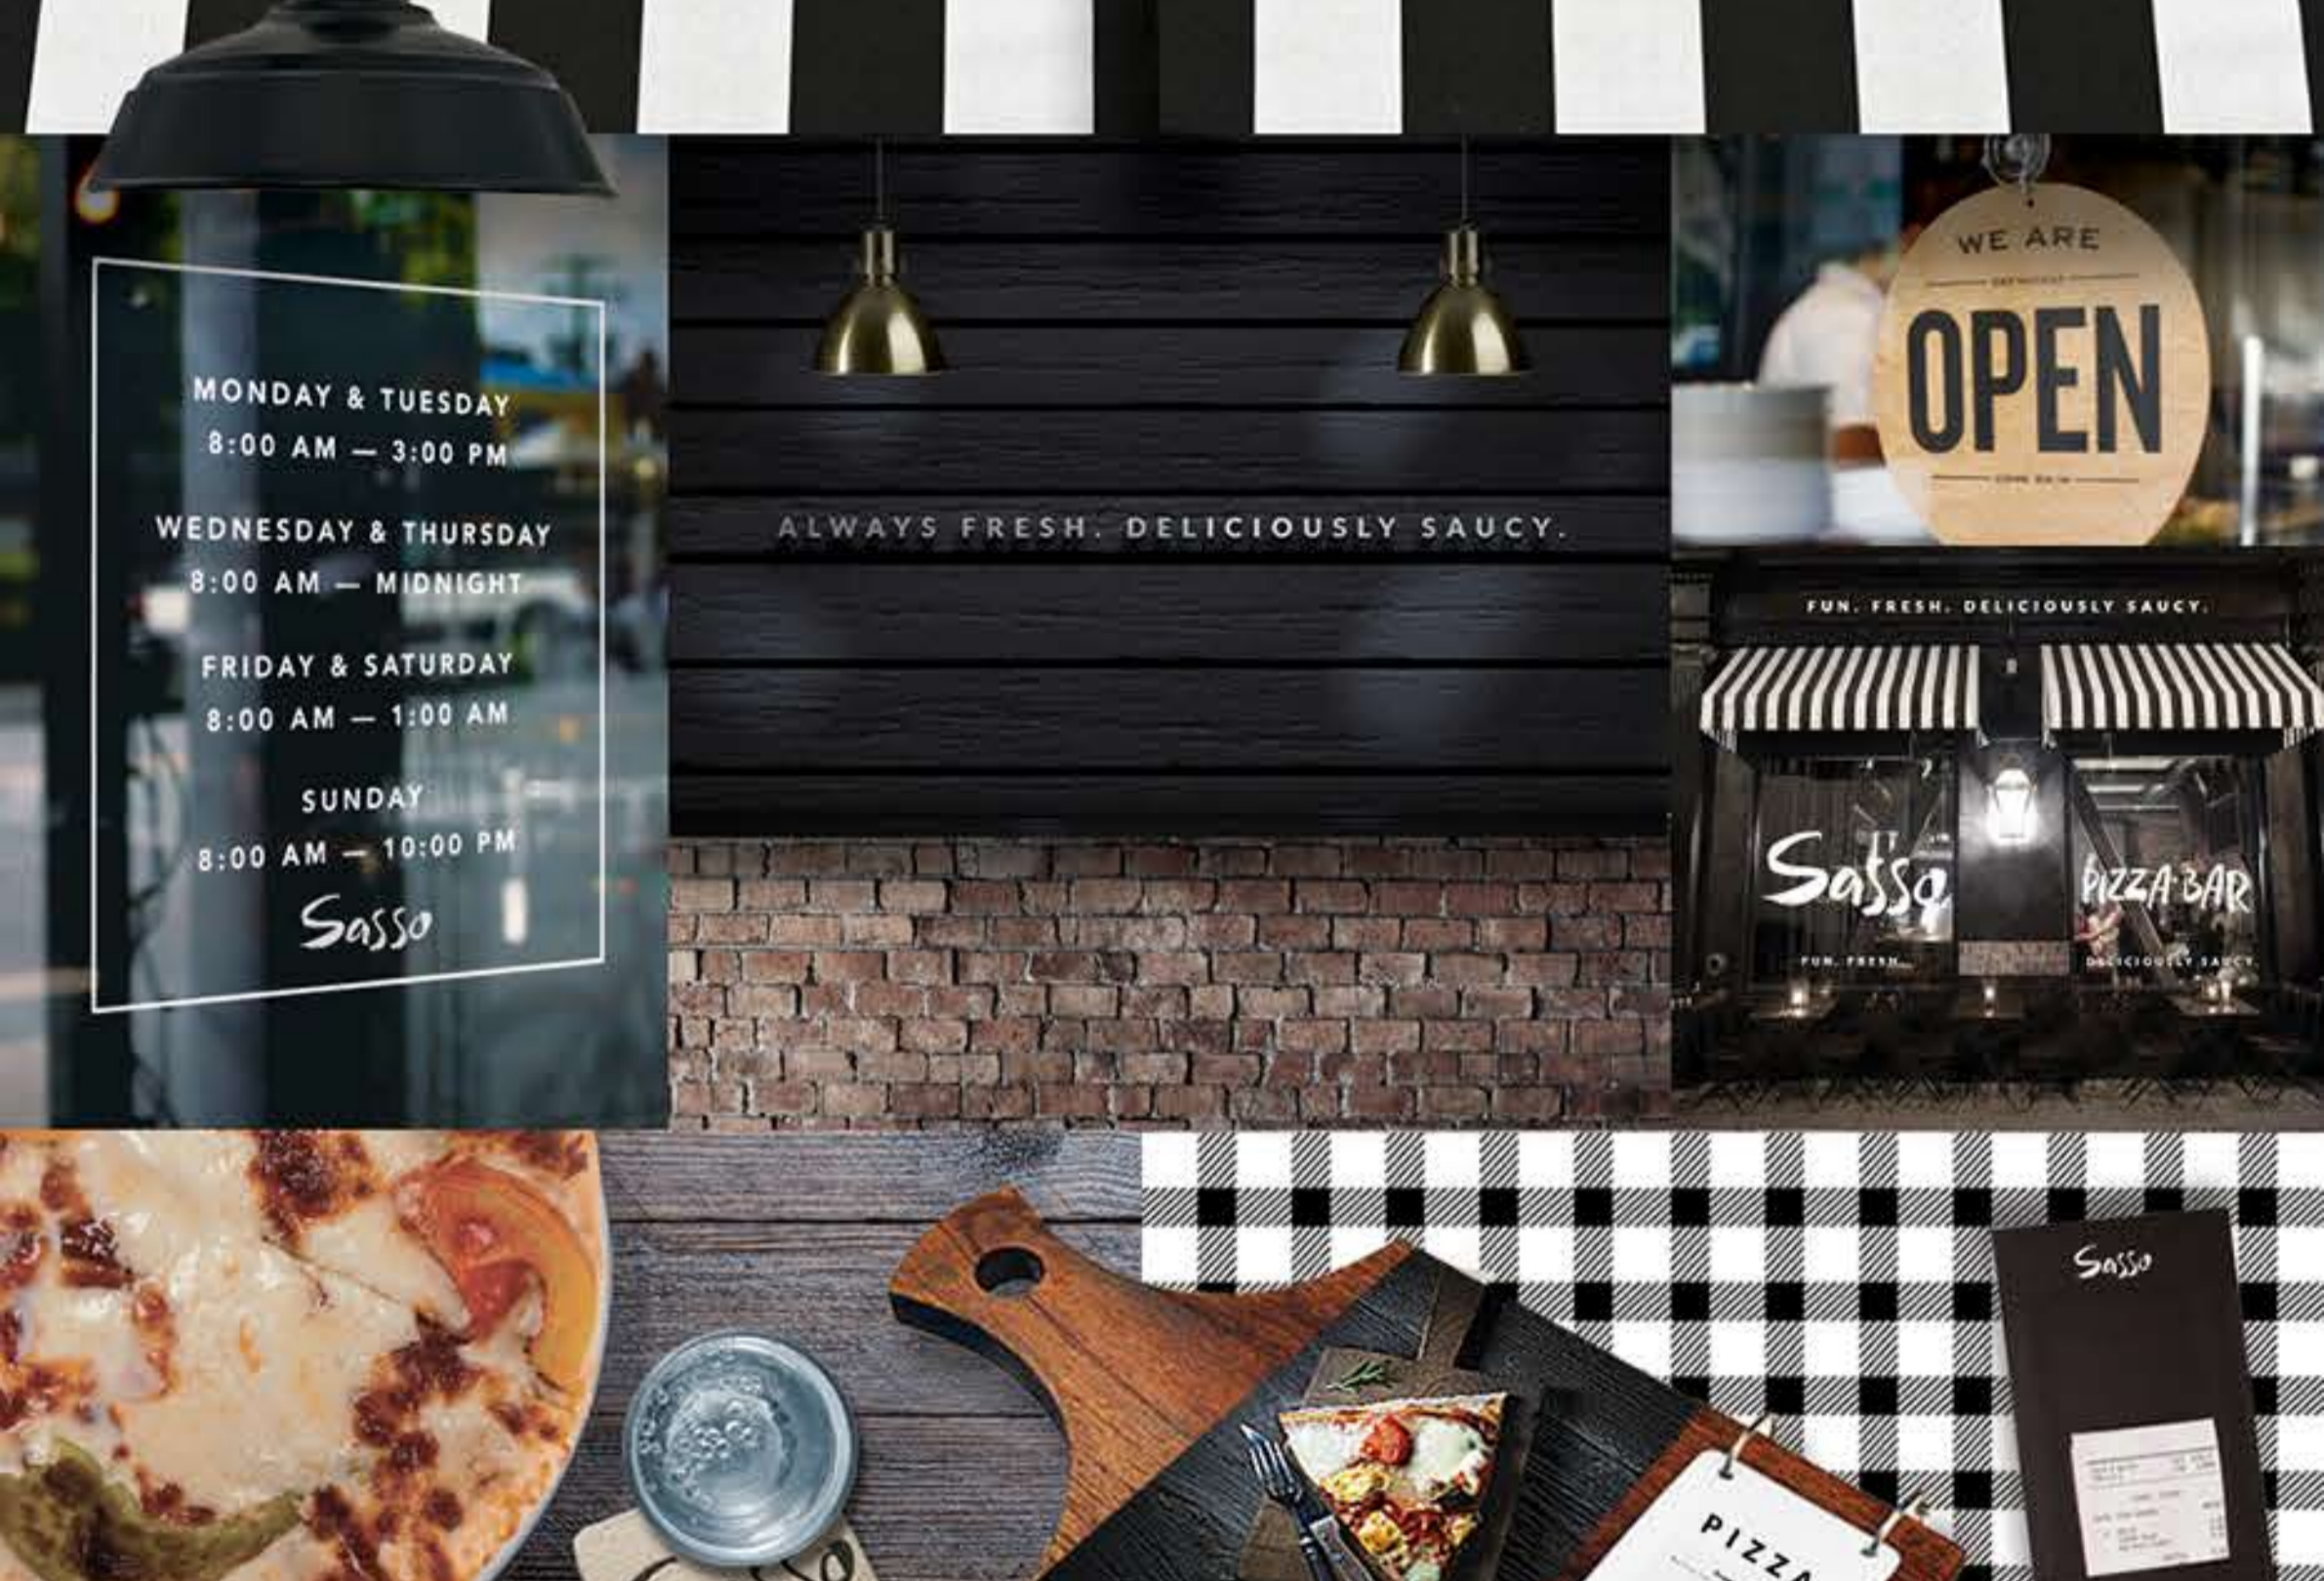

MONDAY & TUESDAY
8:00 AM — 3:00 PM
WEDNESDAY & THURSDAY
8:00 AM — MIDNIGHT
FRIDAY & SATURDAY
8:00 AM — 1:00 AM
SUNDAY
8:00 AM — 10:00 PM
Sasso

ALWAYS FRESH. DELICIOUSLY SAUCY.